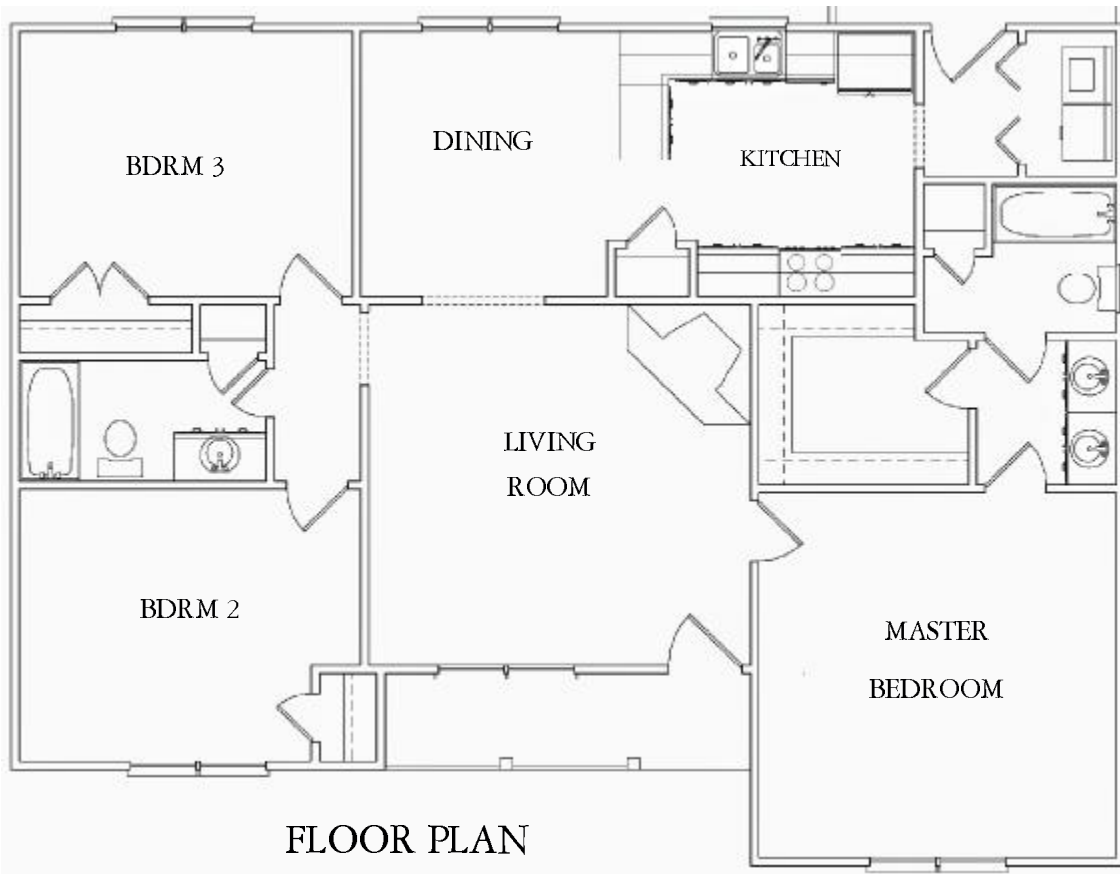

## The Austin

1402 sq. ft.

---

---

Plans shown are artist's representations only. Actual plans may vary. Some items shown are optional.

Builder must sign off on final plans.

04/02/2009

---

**The Austin - Two Car Garage Option**

1402 sq. ft.

---

FLOOR PLAN